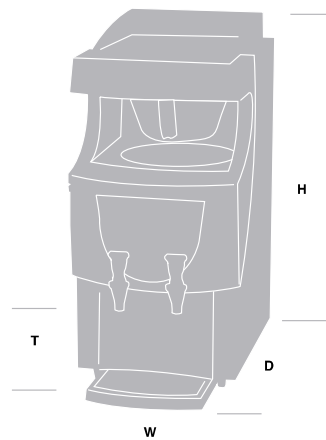

QWIKBREW

Filter coffee machine /
bulk brew

FEATURES

- Boiler-brewer range
- Excellence in coffee
- Self-service options available
- Attractive design for prestigious locations
- Stainless steel construction
- Separate hot water and coffee taps
- Easy to operate
- Cost effective – maximum payback
- Alternative power options available on request
- Insulated urn an option upon request
- 3 volume brew options

OPTIONS

Qwikbrew

Ideal for high volume coffee requirements,
e.g. hotels, restaurants and staff restaurants.

Qwikbrew	Order Code	Water		Coffee		Dimensions (DxWxHmm)	T(mm)	Power @230V	Weight (kg)	Packing (mm) Dimensions	Qty Pallet	Plumbing Requirements	
		Immediate Draw Off	Output Per Hour	Cups Per Hour	Full Brew								Cups Per Hour
Qwikbrew	1000379	5.7L	28.0L	156	5.5L	189	575x362x760	170	2.8kW	31	870x700x460	6	3/4" BSP
Qwikbrew 6	1000382	5.7L	56.0L	311	5.5L	189	575x362x760	170	5.6kW	31	870x700x460	6	3/4" BSP
Accessories													
Filter Papers	8000150 (Case of 500)												
Urn Cleanser	8000240												