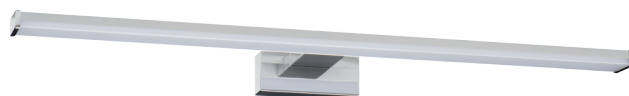

# ASTEN LED

ASTEN LED IP44 8W NW

ASTEN LED IP44 12W NW

ASTEN LED IP44 15W NW

220-240V~  
50/60Hz

4000 K

≥15000

2x(0,7-1,5)

25000

EAC

CE

**Kanlux**

Model	Part Number	Power (W)	Light Output (lm)
ASTEN LED IP44 8W-NW	26680	8 W	450 lm
ASTEN LED IP44 12W-NW	26681	12 W	770 lm
ASTEN LED IP44 15W-NW	26682	15 W	970 lm

PL  
aluminium, tworzywo sztuczne