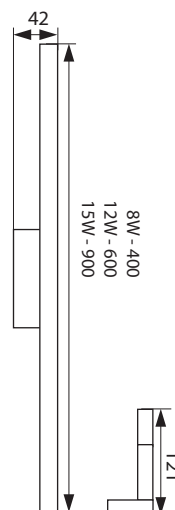

# ASTEN LED

ASTEN LED IP44 8W NW

ASTEN LED IP44 12W NW

ASTEN LED IP44 15W NW

220-240V~  
50/60Hz

4000 K

≥15000

2x(0,7-1,5)

25000

EAC

CE

**Kanlux**

Model	Part Number	Power (W)	Light Output (lm)
ASTEN LED IP44 8W-NW	26680	8 W	450 lm
ASTEN LED IP44 12W-NW	26681	12 W	770 lm
ASTEN LED IP44 15W-NW	26682	15 W	970 lm

PL  
aluminium, tworzywo sztuczne