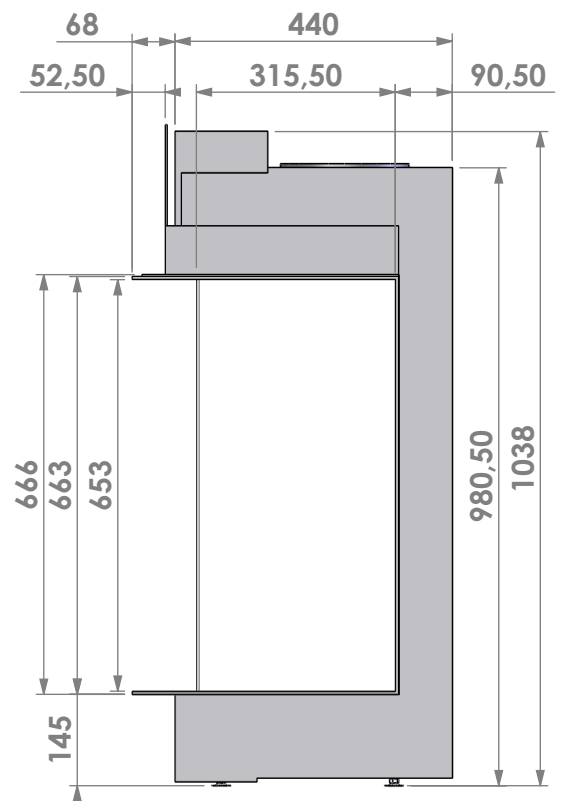

Scale: **1:12**
 Unit: **mm**

Version: **0**

Bellfires - Hallenstraat 17
 5531 AB Bladel - Netherlands
 Tel. +31 (0) 497 33 92 00
 Fax. +31 (0) 497 33 92 10
 Email: info@bellfires.com

Name: **View Bell Derby 3 hidden door+ 10 cm**

Modifications reserved

Projection: American

Scale: **1:12**
 Unit: **mm**

Version: **0**