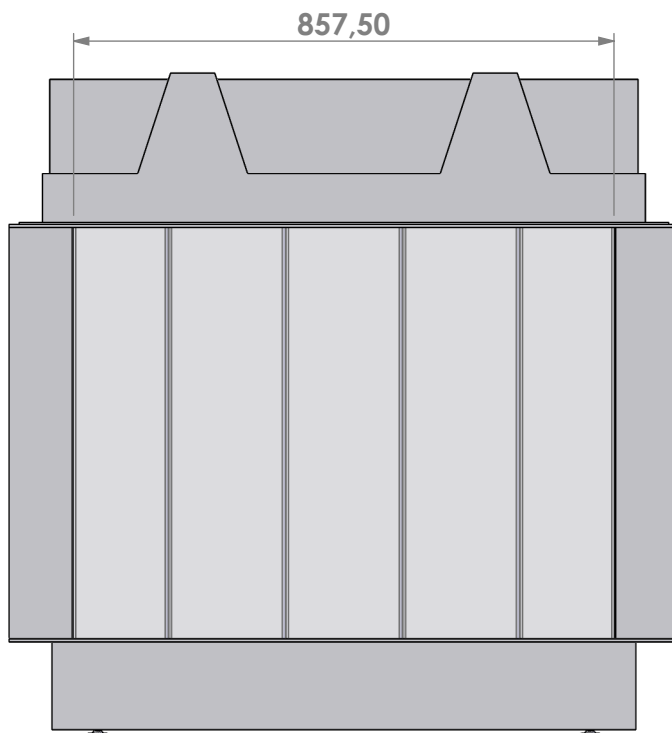

Scale: **1:12**
 Unit: **mm**

Version: **0**

Bellfires - Hallenstraat 17
 5531 AB Bladel - Netherlands
 Tel. +31 (0) 497 33 92 00
 Fax. +31 (0) 497 33 92 10
 Email: info@bellfires.com

Name: **View Bell Derby 3 hidden door+ 10 cm**

Modifications reserved

Projection: American

Scale: **1:12**
 Unit: **mm**

Version: **0**