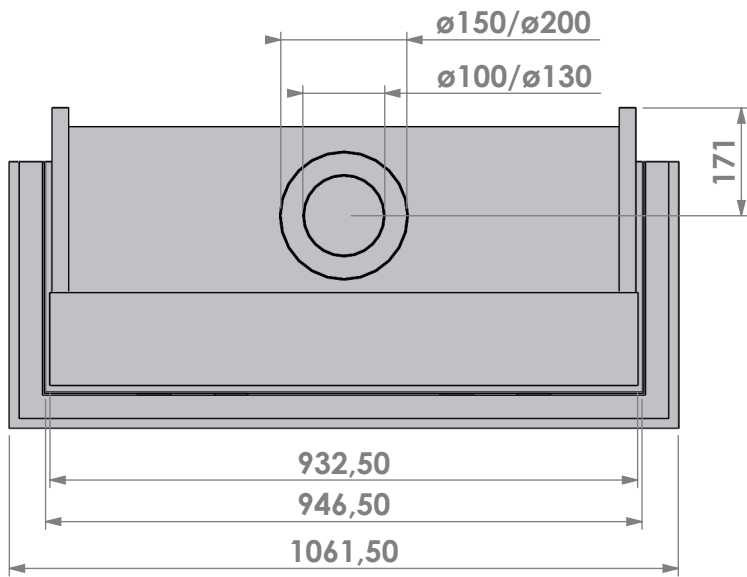

Scale: **1:12**
 Unit: **mm**

Version: **0**

Bellfires - Hallenstraat 17
 5531 AB Bladel - Netherlands
 Tel. +31 (0) 497 33 92 00
 Fax. +31 (0) 497 33 92 10
 Email: info@bellfires.com

Name: **View Bell Derby 3 hidden door+ 10 cm**

Modifications reserved

Projection: American

Scale: **1:12**
 Unit: **mm**

Version: **0**