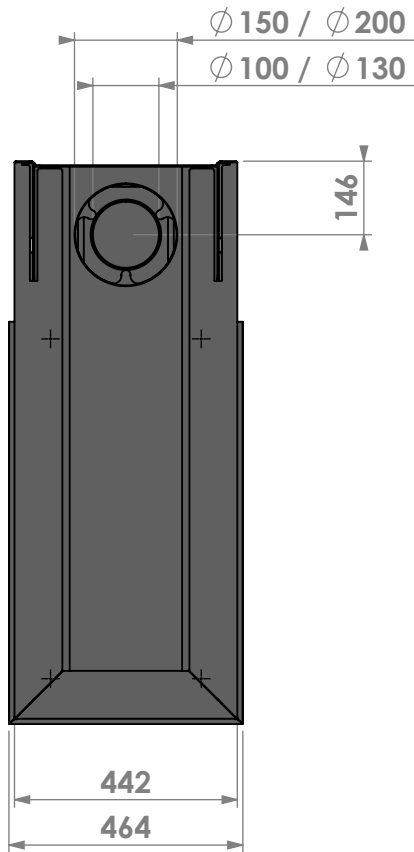

Bellfires - Hallenstraat 17
5531 AB Bladel - Netherlands
Tel. +31 (0) 497 33 92 00
Fax. +31 (0) 497 33 92 10
Email: info@bellfires.com

Name: **Room Divider Medium-3 hidden door**

Modifications reserved

Projection: American

Scale: **1:15**
Unit: **mm**

Version: **0**