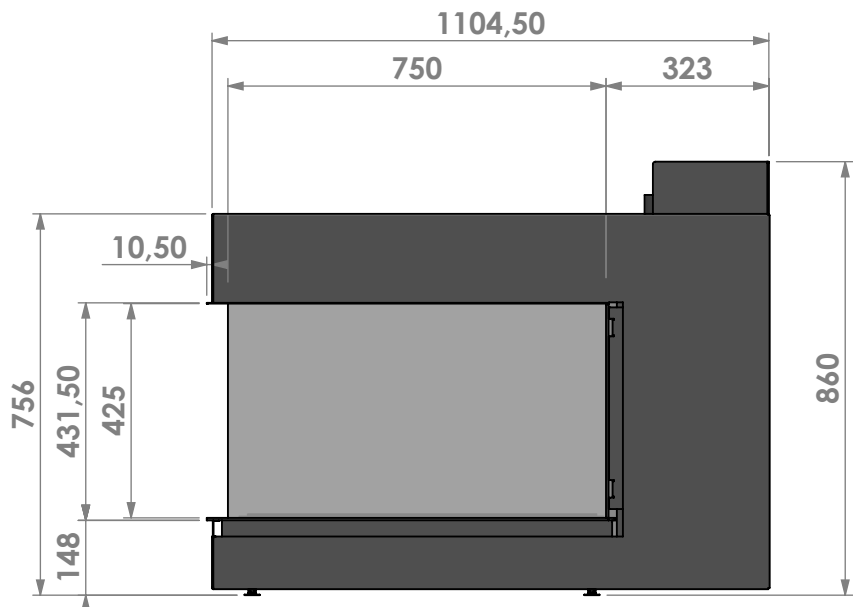

Bellfires - Hallenstraat 17
5531 AB Bladel - Netherlands
Tel. +31 (0) 497 33 92 00
Fax. +31 (0) 497 33 92 10
Email: info@bellfires.com

Name: **Room Divider Medium-3 hidden door**

Modifications reserved

Projection: American

Scale: **1:15**
Unit: **mm**

Version: **0**