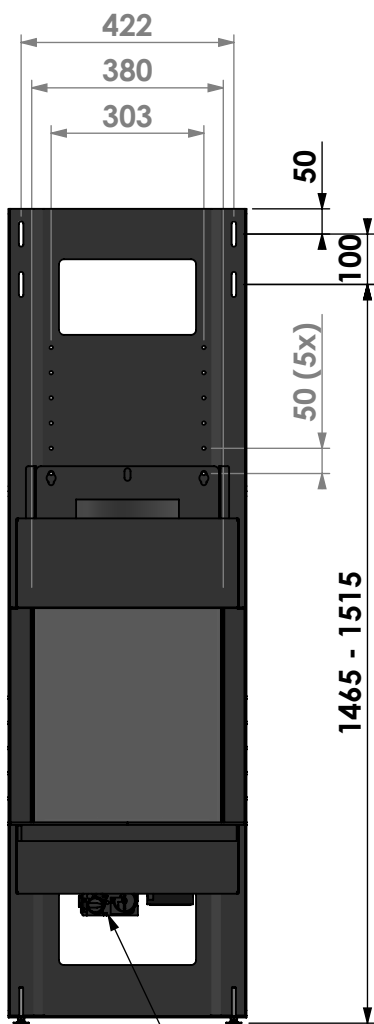

Control unit

* = adjustable