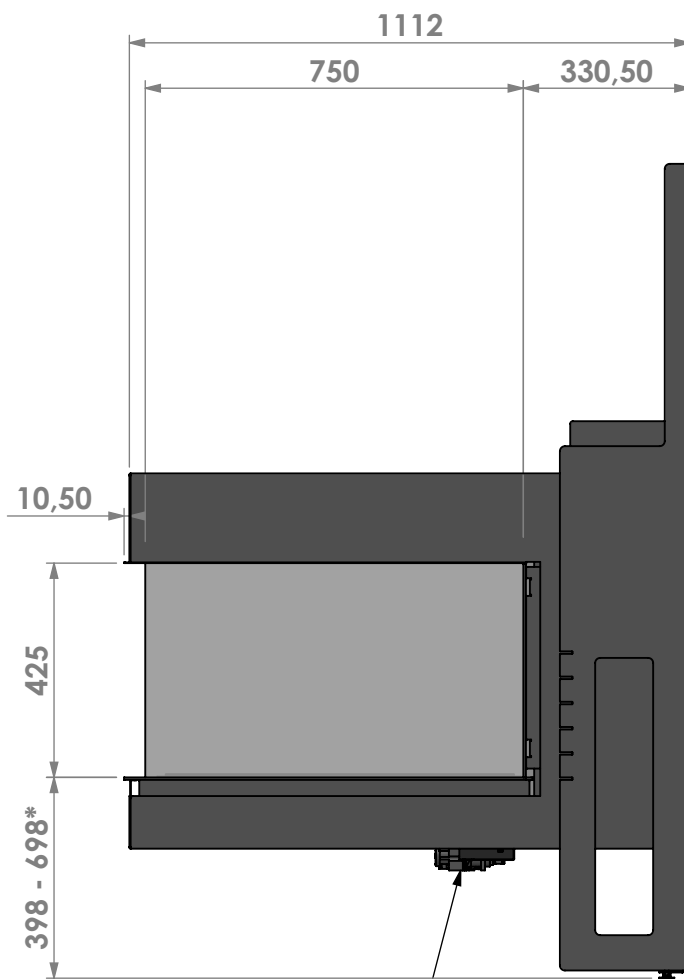

Control unit

Bellfires - Hallenstraat 17
5531 AB Bladel - Netherlands
Tel. +31 (0) 497 33 92 00
Fax. +31 (0) 497 33 92 10
Email: info@bellfires.com

Name: **Room Divider Medium-3 hang on the wall HD**

Modifications reserved

Projection: American

Scale: 1:15
Unit: mm

Version: 0