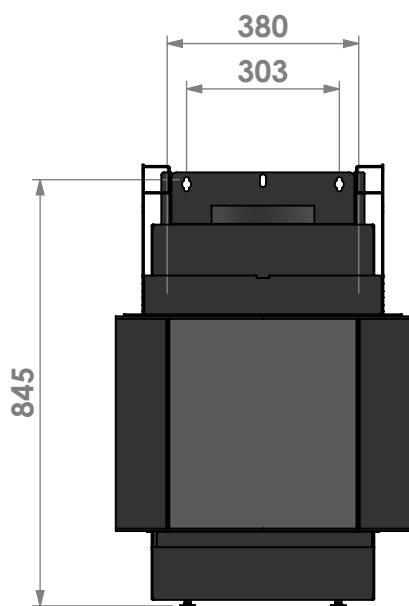

## Room Divider Medium-3 frameless

**Modifications reserved**

Projection: American

Scale:

1:15

Unit:

mm

Version:

Projection: American

Scale: **1:15**  
 Unit: **mm**

Version: **0**

Bellfires - Hallenstraat 17  
 5531 AB Bladel - Netherlands  
 Tel. +31 (0) 497 33 92 00  
 Fax. +31 (0) 497 33 92 10  
 Email: info@bellfires.com

Name:

**Room Divider Medium-3 hidden door + 10cm**

**Modifications  
 reserved**

Projection:  
American

Scale:

**1:15**

Unit:

**mm**

Modifications reserved

Projection: American

Scale: 1:15  
Unit: mm

Version: 0