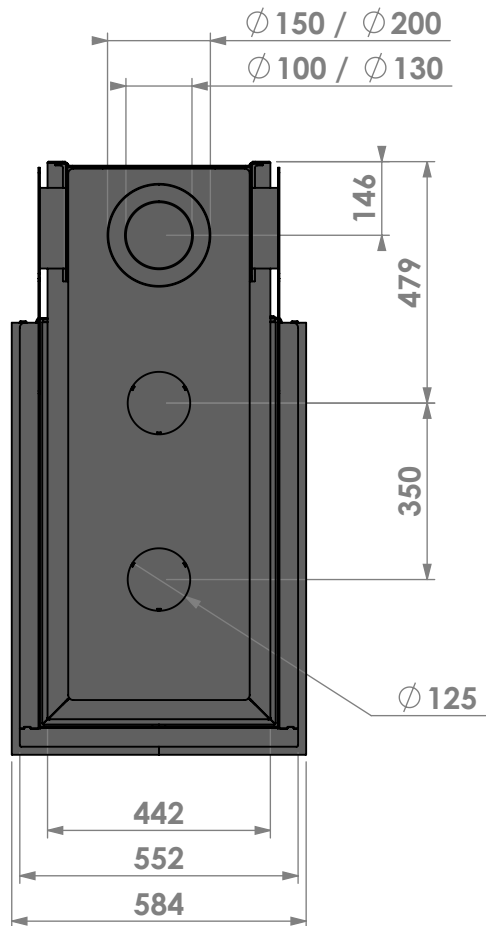

Bellfires - Hallenstraat 17
5531 AB Bladel - Netherlands
Tel. +31 (0) 497 33 92 00
Fax. +31 (0) 497 33 92 10
Email: info@bellfires.com

Name:

Room Divider Medium-3 hidden door + 10cm

**Modifications
reserved**

Projection:
American

Scale:

1:15

Unit:

mm

Version:

0