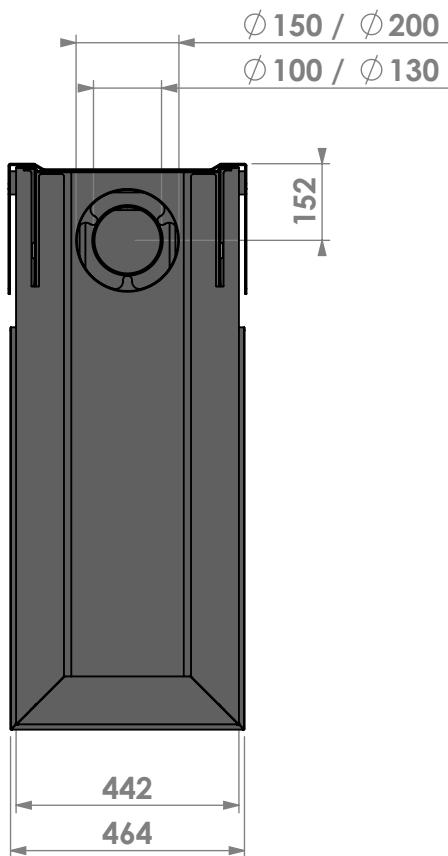

Control unit

* = adjustable