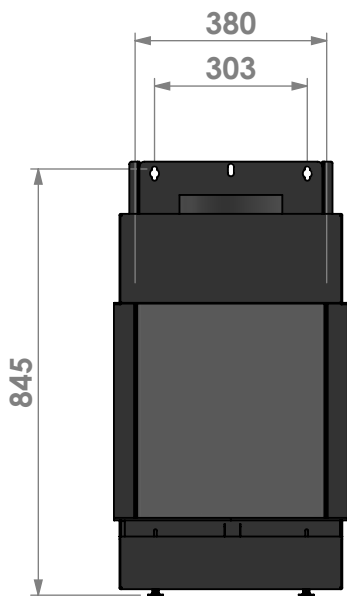

Bellfires - Hallenstraat 17
5531 AB Bladel - Netherlands
Tel. +31 (0) 497 33 92 00
Fax. +31 (0) 497 33 92 10
Email: info@bellfires.com

Name: **Room Divider Medium-3 hidden door**

Modifications reserved

Projection: American

Scale: **1:15**
Unit: **mm**

Version: **0**