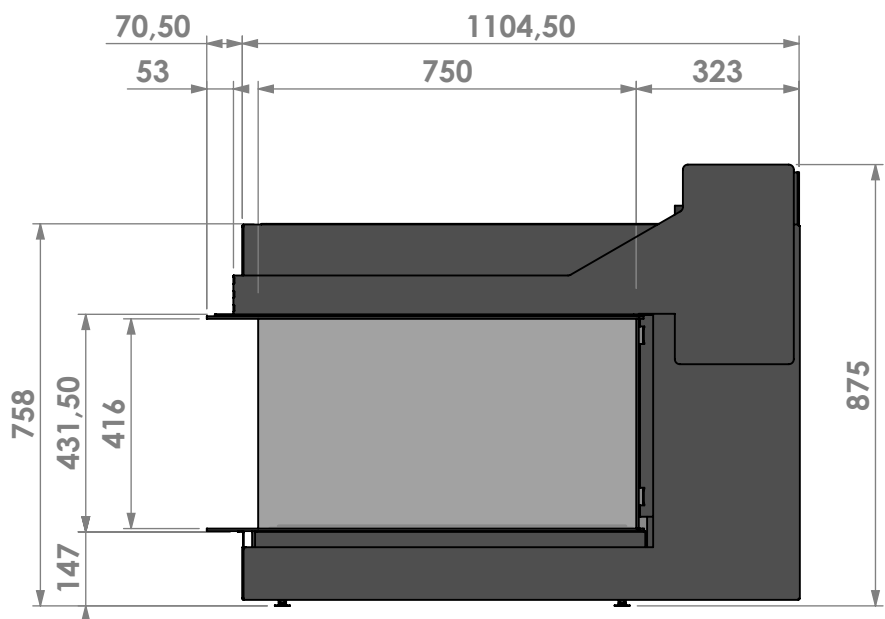

Projection: American

Scale: **1:15**  
 Unit: **mm**

Version: **0**

Bellfires - Hallenstraat 17  
 5531 AB Bladel - Netherlands  
 Tel. +31 (0) 497 33 92 00  
 Fax. +31 (0) 497 33 92 10  
 Email: info@bellfires.com

Name:

**Room Divider Medium-3 hidden door + 10cm**

**Modifications  
 reserved**

Projection:  
American

Scale:

**1:15**

Unit:

**mm**

Modifications reserved

Projection: American

Scale: 1:15  
Unit: mm

Version: 0