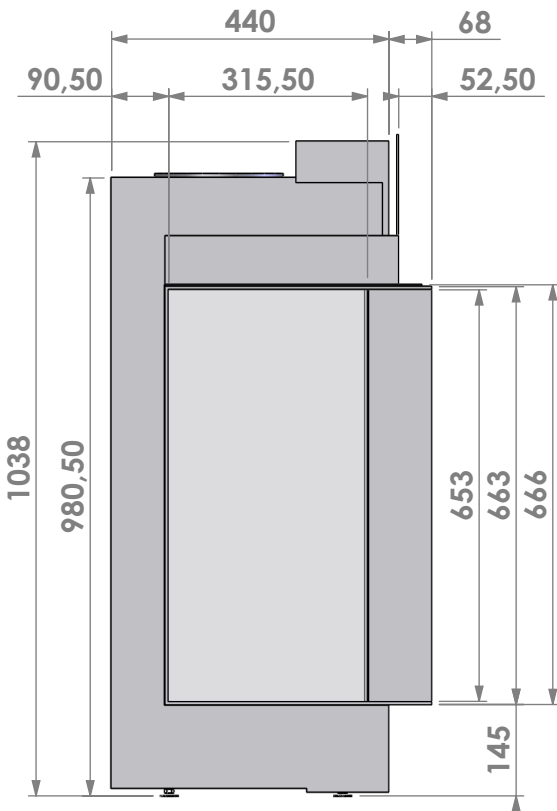

Projection: American

Scale: 1:12  
 Unit: mm

Version: 0

Bellfires - Hallenstraat 17  
 5531 AB Bladel - Netherlands  
 Tel. +31 (0) 497 33 92 00  
 Fax. +31 (0) 497 33 92 10  
 Email: info@bellfires.com

Name: **Corner Bell Derby 3 L hidden door+ 10 cm**

Modifications reserved

Projection: American

Scale: 1:12  
 Unit: mm

Version: 0