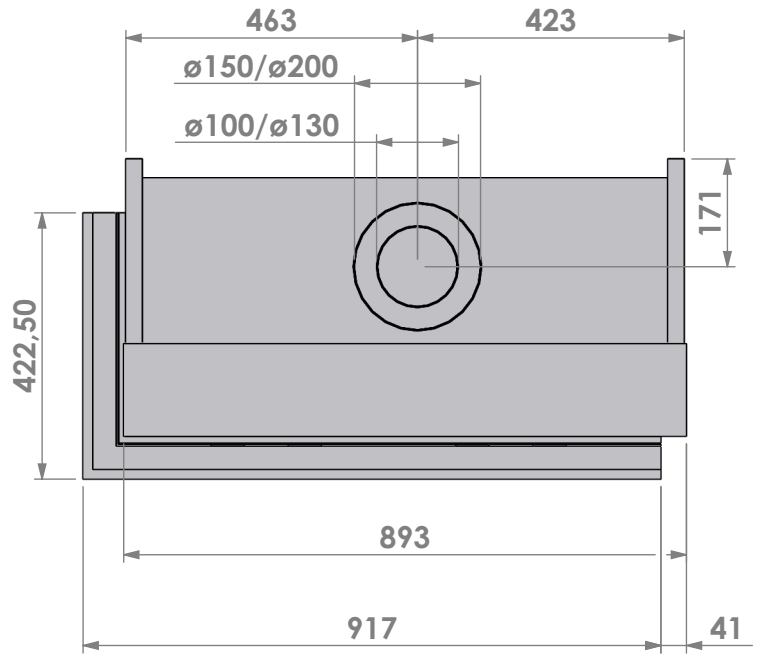

Projection: American

Scale: 1:12  
 Unit: mm

Version: 0

Bellfires - Hallenstraat 17  
 5531 AB Bladel - Netherlands  
 Tel. +31 (0) 497 33 92 00  
 Fax. +31 (0) 497 33 92 10  
 Email: info@bellfires.com

Name: **Corner Bell Derby 3 L hidden door+ 10 cm**

Modifications reserved

Projection: American

Scale: 1:12  
 Unit: mm

Version: 0