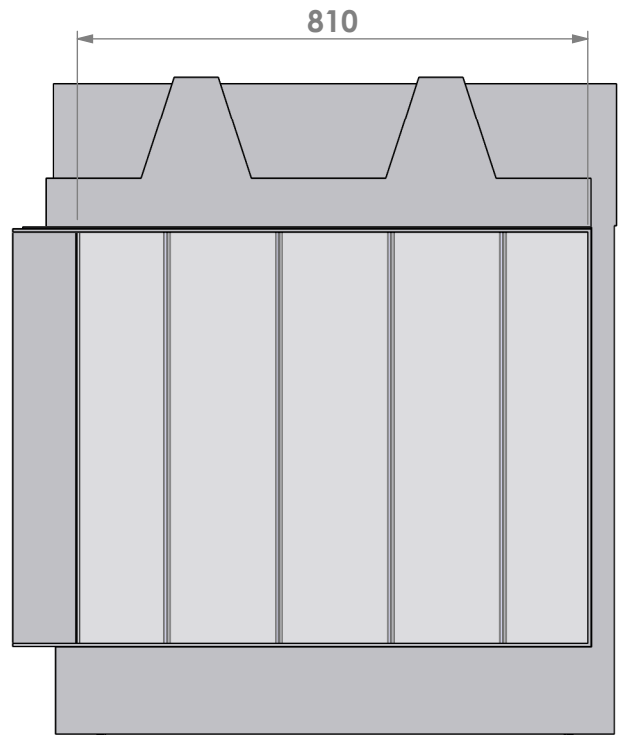

Projection: American

Scale: 1:12  
 Unit: mm

Version: 0

Bellfires - Hallenstraat 17  
 5531 AB Bladel - Netherlands  
 Tel. +31 (0) 497 33 92 00  
 Fax. +31 (0) 497 33 92 10  
 Email: info@bellfires.com

Name: **Corner Bell Derby 3 L hidden door+ 10 cm**

Modifications reserved

Projection: American

Scale: 1:12  
 Unit: mm

Version: 0