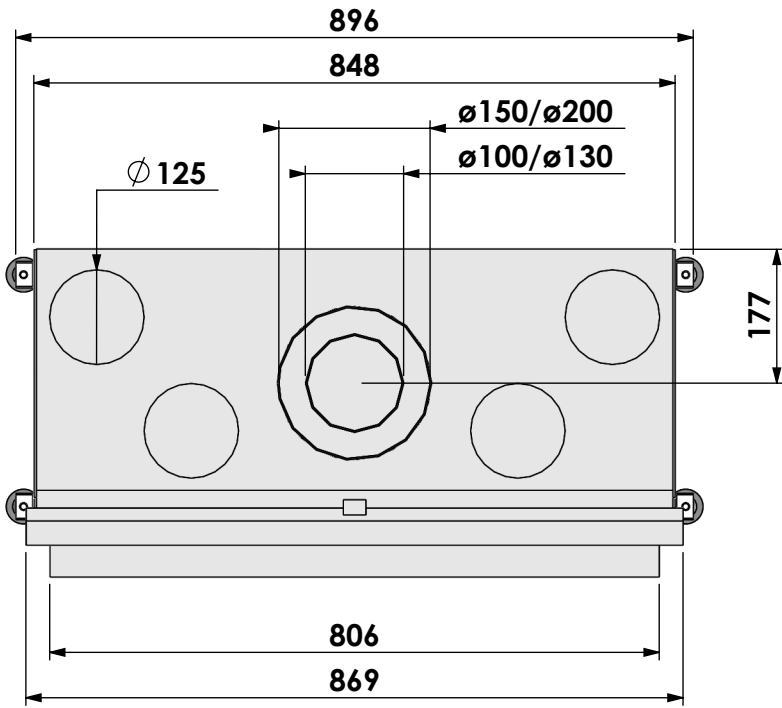

York Small-3 floating frame

Modifications reserved

Projection:
American

Scale: **1:10**
Unit: **mm**

Version: **0**

* = optional extended adjustable legs max. + 350 mm

Bellfires - Hallenstraat 17
5531 AB Bladel - Netherlands
Tel. +31 (0) 497 33 92 00
Fax. +31 (0) 497 33 92 10
Email: info@bellfires.com

Name:

York Small-3 floating frame convection casing

Modifications reserved

Projection:
American

Scale: **1:10**
Unit: **mm**

Version: **0**

* = optional extended adjustable legs max. + 350 mm

Bellfires - Hallenstraat 17
5531 AB Bladel - Netherlands
Tel. +31 (0) 497 33 92 00
Fax. +31 (0) 497 33 92 10
Email: info@bellfires.com

Name:

York Small-3 hidden door convection casing

Modifications reserved

Projection:

American

Scale:

1:10

Unit:

Name:

York Small-3 hidden door+ 10 cm stone bar

Modifications reserved

Projection:
American

Scale: **1:10**
Unit: **mm**

Version: **0**