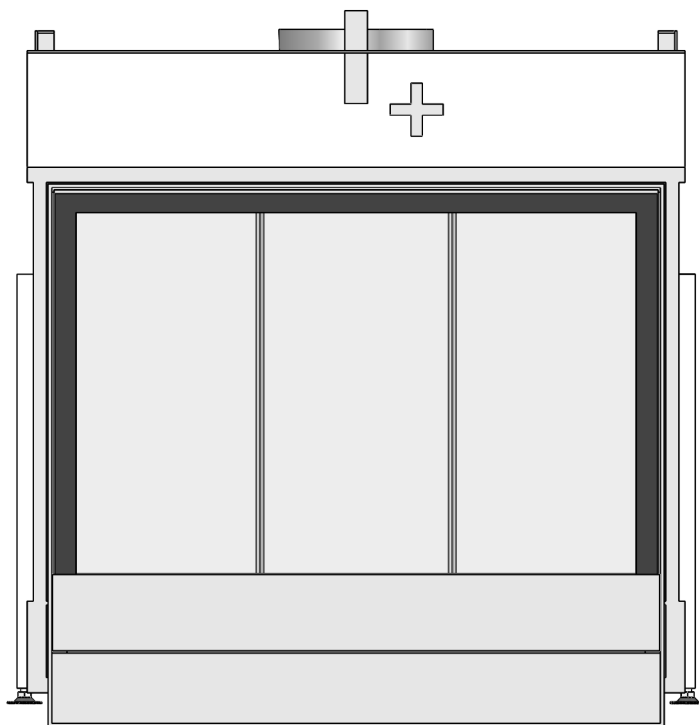

Name: **York Small-3 hidden door+ 10cm**

Modifications reserved

Projection:
American

Scale: **1:10**
Unit: **mm**

Version: **0**

* = optional extended adjustable legs max. + 350 mm

Bellfires - Hallenstraat 17
5531 AB Bladel - Netherlands
Tel. +31 (0) 497 33 92 00
Fax. +31 (0) 497 33 92 10
Email: info@bellfires.com

Name:

York Small-3 hidden door+ 10 cm stone bar

Modifications reserved

Projection:
American

Scale: **1:10**
Unit: **mm**

Version: **0**