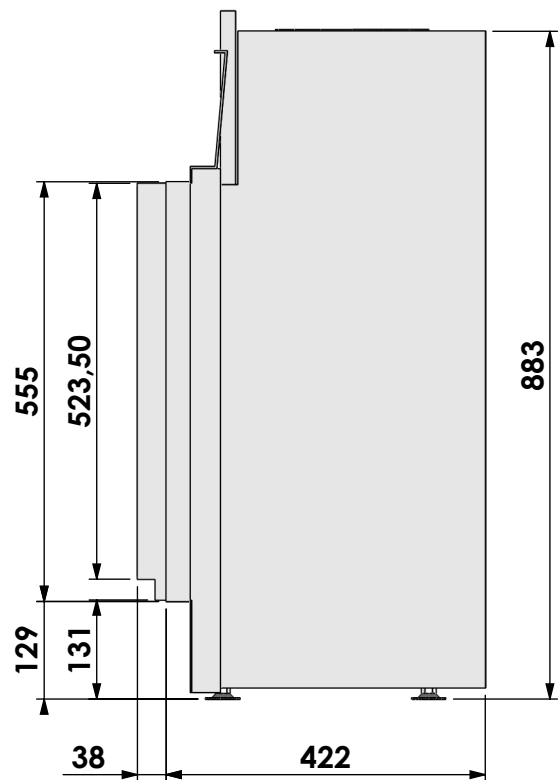

Bellfires - Hallenstraat 17
5531 AB Bladel - Netherlands
Tel. +31 (0) 497 33 92 00
Fax. +31 (0) 497 33 92 10
Email: info@bellfires.com

Name:

York Small-3 hidden door+ 7cm

Modifications reserved

Projection:
American

Scale:

1:10

Unit:

mm

Version:

0