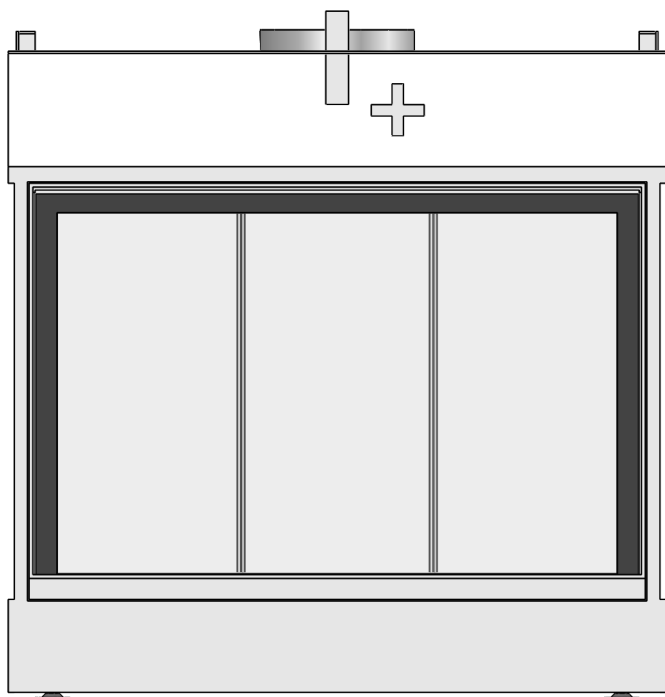

Bellfires - Hallenstraat 17
5531 AB Bladel - Netherlands
Tel. +31 (0) 497 33 92 00
Fax. +31 (0) 497 33 92 10
Email: info@bellfires.com

Name:

York Small-3 hidden door+ 7cm

Modifications reserved

Projection:
American

Scale:

1:10

Unit:

mm

Version:

0