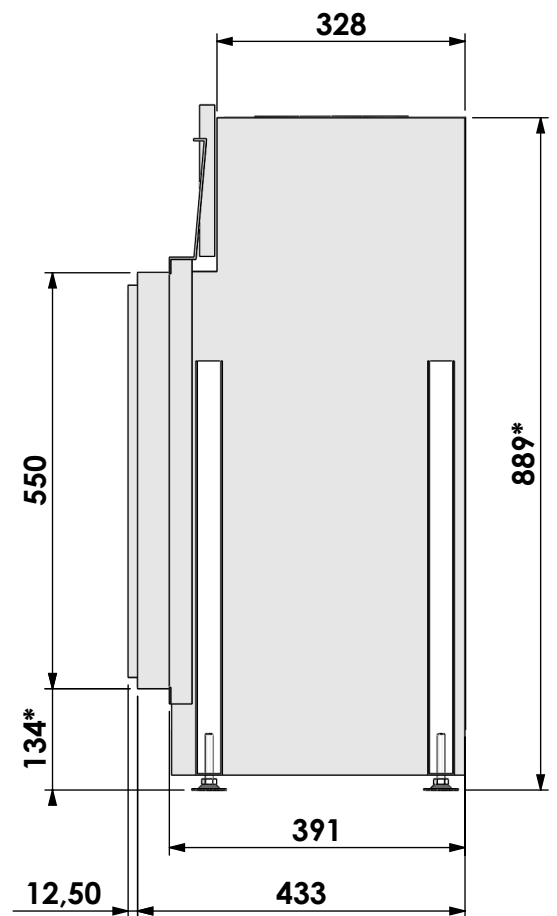

York Small-3 floating frame

Modifications reserved

Projection:
American

Scale: **1:10**
Unit: **mm**

Version: **0**

* = optional extended adjustable legs max. + 350 mm

Bellfires - Hallenstraat 17
5531 AB Bladel - Netherlands
Tel. +31 (0) 497 33 92 00
Fax. +31 (0) 497 33 92 10
Email: info@bellfires.com

Name:

York Small-3 floating frame convection casing

Modifications reserved

Projection:
American

Scale: **1:10**
Unit: **mm**

Version: **0**

* = optional extended adjustable legs max. + 350 mm

Bellfires - Hallenstraat 17
5531 AB Bladel - Netherlands
Tel. +31 (0) 497 33 92 00
Fax. +31 (0) 497 33 92 10
Email: info@bellfires.com

Name:

York Small-3 hidden door convection casing

Modifications reserved

Projection:

American

Scale:

1:10

Unit:

Name:

York Small-3 hidden door+ 10 cm stone bar

Modifications reserved

Projection:
American

Scale: **1:10**
Unit: **mm**

Version: **0**