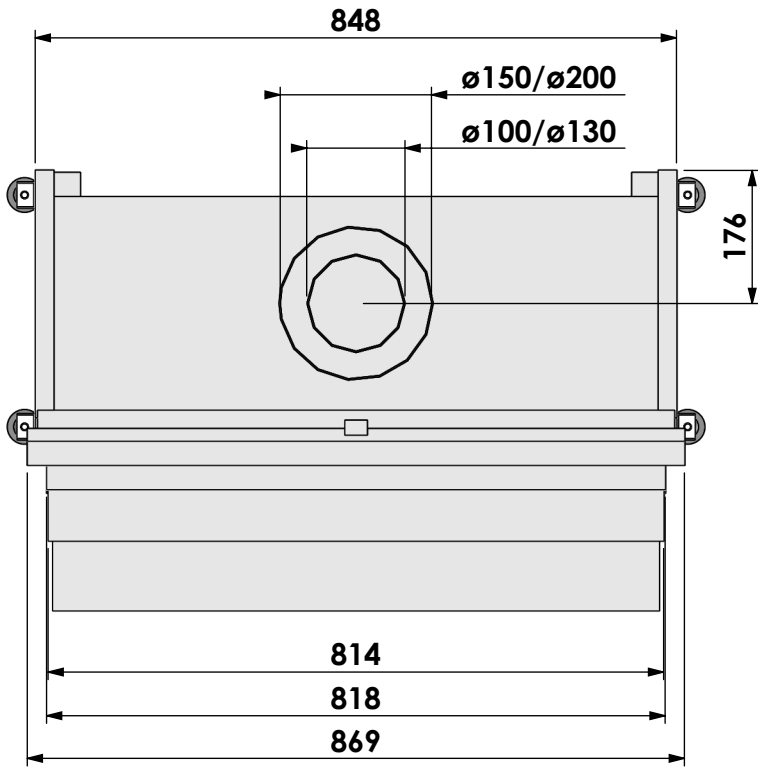

Projection:
American

Scale:

1:10

Unit:

mm

Version:

0

Bellfires - Hallenstraat 17
 5531 AB Bladel - Netherlands
 Tel. +31 (0) 497 33 92 00
 Fax. +31 (0) 497 33 92 10
 Email: info@bellfires.com

Name: **York Small-3 hidden door+ 10cm**

Modifications reserved

Projection:
American

Scale: **1:10**
Unit: **mm**

Version: **0**

* = optional extended adjustable legs max. + 350 mm

Bellfires - Hallenstraat 17
5531 AB Bladel - Netherlands
Tel. +31 (0) 497 33 92 00
Fax. +31 (0) 497 33 92 10
Email: info@bellfires.com

Name:

York Small-3 hidden door+ 10 cm stone bar

Modifications reserved

Projection:
American

Scale: **1:10**
Unit: **mm**

Version: **0**