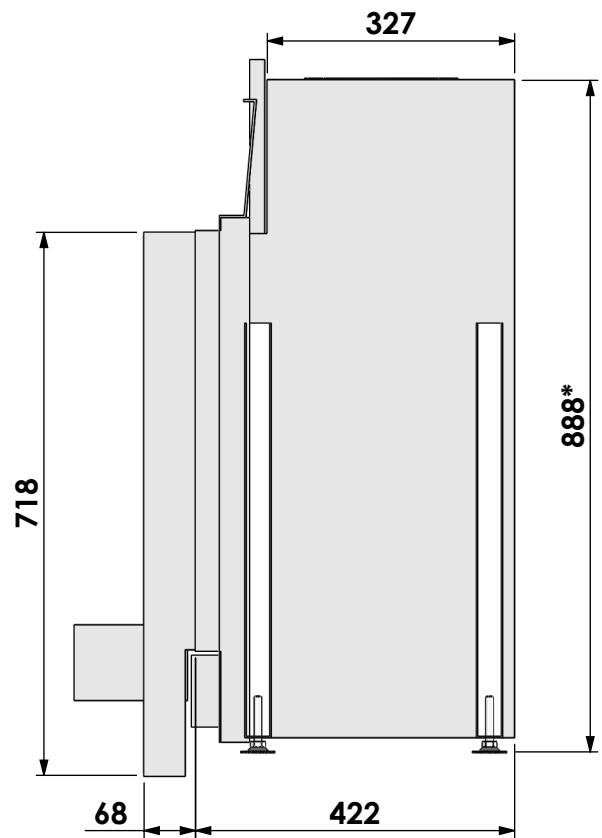

Projection:
American

Scale:

1:10

Unit:

mm

Version:

0

Bellfires - Hallenstraat 17
 5531 AB Bladel - Netherlands
 Tel. +31 (0) 497 33 92 00
 Fax. +31 (0) 497 33 92 10
 Email: info@bellfires.com

Name: **York Small-3 hidden door+ 10cm**

Modifications reserved

Projection:
American

Scale: **1:10**
Unit: **mm**

Version: **0**

* = optional extended adjustable legs max. + 350 mm

Bellfires - Hallenstraat 17
5531 AB Bladel - Netherlands
Tel. +31 (0) 497 33 92 00
Fax. +31 (0) 497 33 92 10
Email: info@bellfires.com

Name:

York Small-3 hidden door+ 10 cm stone bar

Modifications reserved

Projection:
American

Scale: **1:10**
Unit: **mm**

Version: **0**