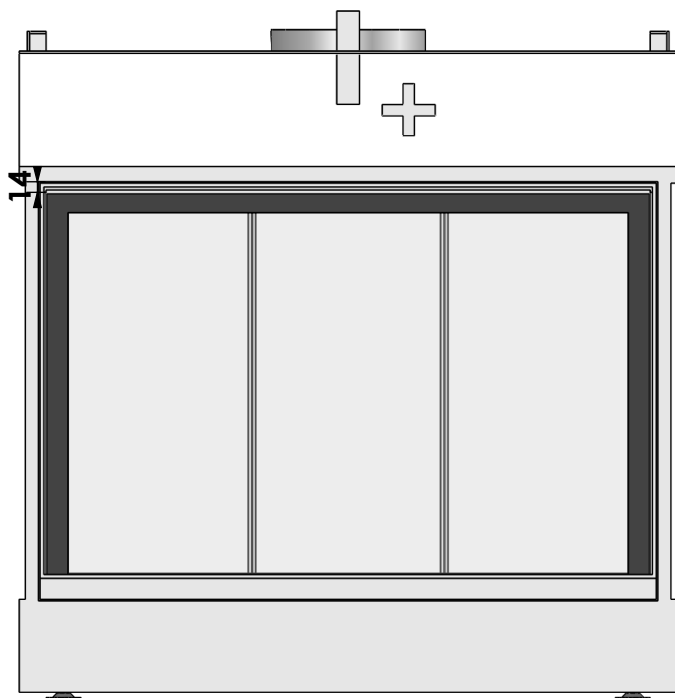

Bellfires - Hallenstraat 17
5531 AB Bladel - Netherlands
Tel. +31 (0) 497 33 92 00
Fax. +31 (0) 497 33 92 10
Email: info@bellfires.com

Name: **York Small-3 hidden door+ 10cm**

Modifications reserved

Projection:
American

Scale: **1:10**
Unit: **mm**

Version: **0**