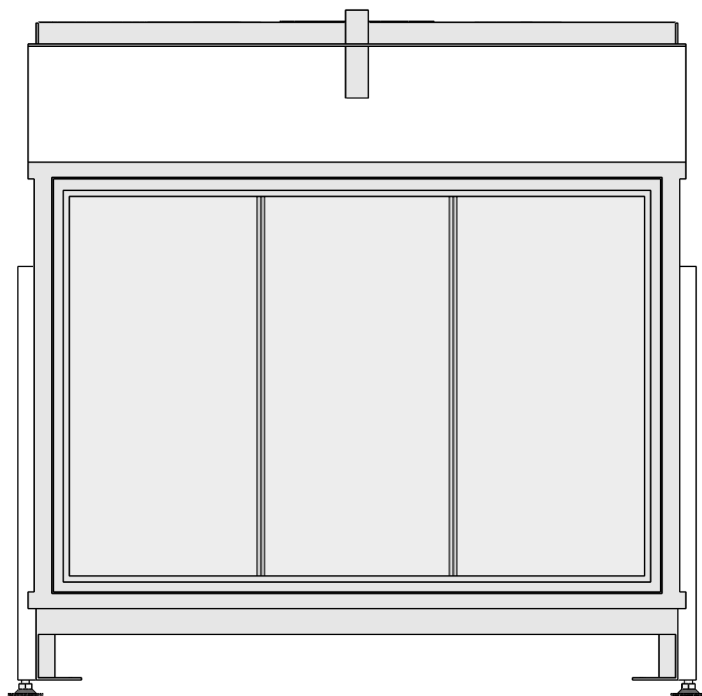

York Small-3 floating frame

Modifications reserved

Projection:
American

Scale: **1:10**
Unit: **mm**

Version: **0**

* = optional extended adjustable legs max. + 350 mm

Bellfires - Hallenstraat 17
5531 AB Bladel - Netherlands
Tel. +31 (0) 497 33 92 00
Fax. +31 (0) 497 33 92 10
Email: info@bellfires.com

Name:

York Small-3 floating frame convection casing

Modifications reserved

Projection:
American

Scale: **1:10**
Unit: **mm**

Version: **0**

* = optional extended adjustable legs max. + 350 mm

Bellfires - Hallenstraat 17
5531 AB Bladel - Netherlands
Tel. +31 (0) 497 33 92 00
Fax. +31 (0) 497 33 92 10
Email: info@bellfires.com

Name:

York Small-3 hidden door convection casing

Modifications reserved

Projection:

American

Scale:

1:10

Unit: