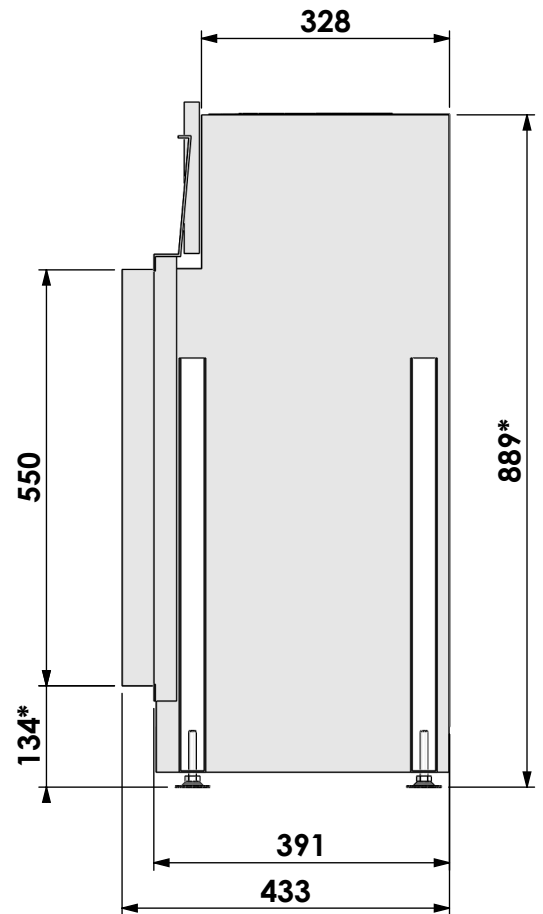

York Small-3 floating frame

Modifications reserved

Projection:
American

Scale: **1:10**
Unit: **mm**

Version: **0**

* = optional extended adjustable legs max. + 350 mm

Bellfires - Hallenstraat 17
5531 AB Bladel - Netherlands
Tel. +31 (0) 497 33 92 00
Fax. +31 (0) 497 33 92 10
Email: info@bellfires.com

Name:

York Small-3 floating frame convection casing

Modifications reserved

Projection:
American

Scale: **1:10**
Unit: **mm**

Version: **0**

* = optional extended adjustable legs max. + 350 mm

Bellfires - Hallenstraat 17
5531 AB Bladel - Netherlands
Tel. +31 (0) 497 33 92 00
Fax. +31 (0) 497 33 92 10
Email: info@bellfires.com

Name:

York Small-3 hidden door convection casing

Modifications reserved

Projection:

American

Scale:

1:10

Unit:

Name:

York Small-3 hidden door+ 10 cm stone bar

Modifications reserved

Projection:
American

Scale: **1:10**
Unit: **mm**

Version: **0**