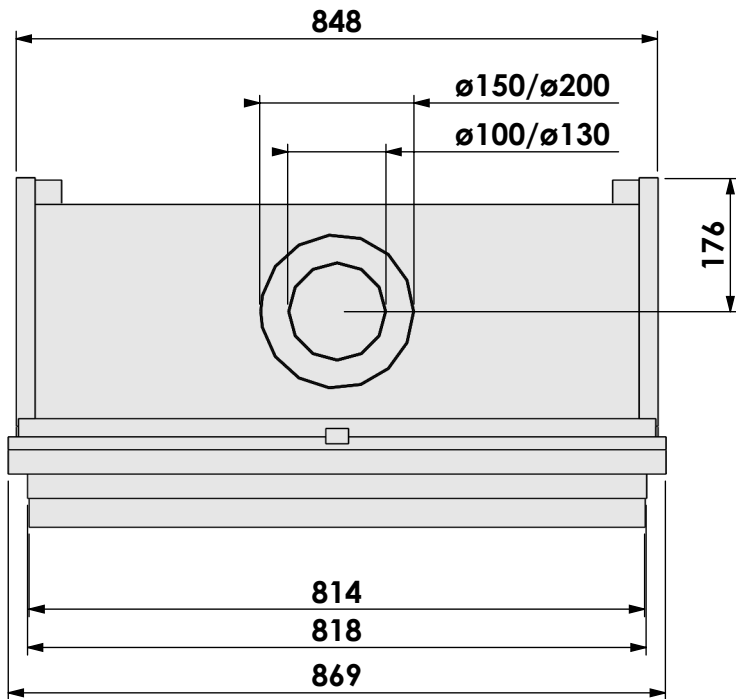

Bellfires - Hallenstraat 17
5531 AB Bladel - Netherlands
Tel. +31 (0) 497 33 92 00
Fax. +31 (0) 497 33 92 10
Email: info@bellfires.com

Name:

York Small-3 hidden door+ 7cm

Modifications reserved

Projection:
American

Scale:

1:10

Unit:

mm

Version:

0