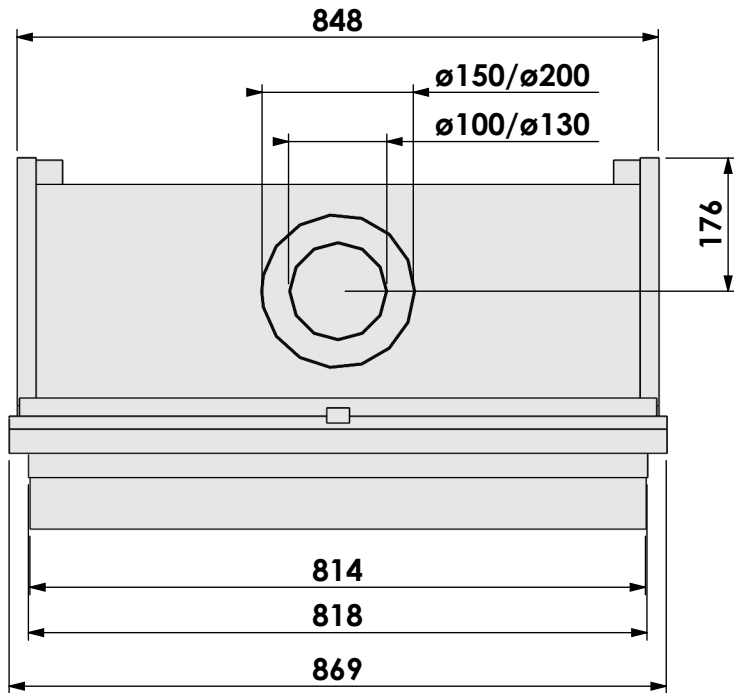

Projection:
American

Scale:

1:10

Unit:

mm

Version:

0

Bellfires - Hallenstraat 17
 5531 AB Bladel - Netherlands
 Tel. +31 (0) 497 33 92 00
 Fax. +31 (0) 497 33 92 10
 Email: info@bellfires.com

Name: **York Small-3 hidden door+ 10cm**

Modifications reserved

Projection:
American

Scale: **1:10**
Unit: **mm**

Version: **0**

* = optional extended adjustable legs max. + 350 mm

Bellfires - Hallenstraat 17
5531 AB Bladel - Netherlands
Tel. +31 (0) 497 33 92 00
Fax. +31 (0) 497 33 92 10
Email: info@bellfires.com

Name:

York Small-3 hidden door+ 10 cm stone bar

Modifications reserved

Projection:
American

Scale: **1:10**
Unit: **mm**

Version: **0**