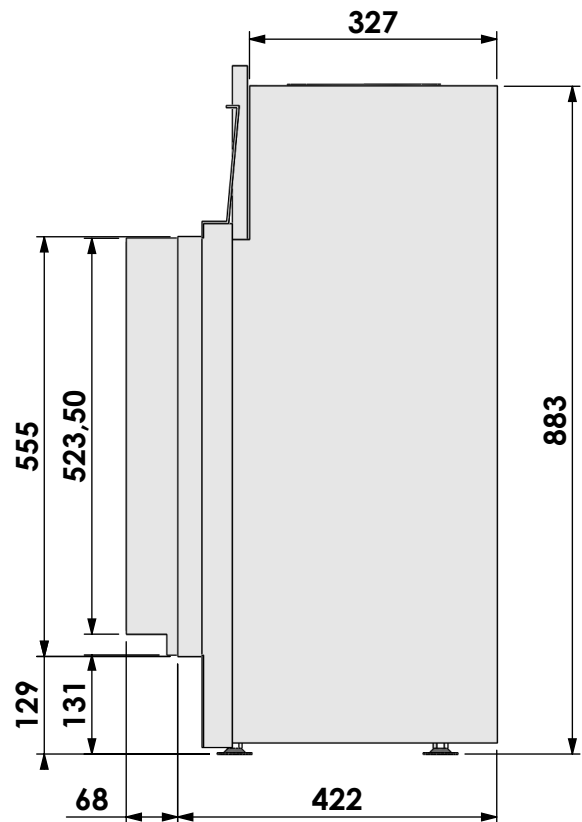

Projection:
American

Scale:

1:10

Unit:

mm

Version:

0

Bellfires - Hallenstraat 17
 5531 AB Bladel - Netherlands
 Tel. +31 (0) 497 33 92 00
 Fax. +31 (0) 497 33 92 10
 Email: info@bellfires.com

Name: **York Small-3 hidden door+ 10cm**

Modifications reserved

Projection:
American

Scale: **1:10**
Unit: **mm**

Version: **0**

* = optional extended adjustable legs max. + 350 mm

Bellfires - Hallenstraat 17
5531 AB Bladel - Netherlands
Tel. +31 (0) 497 33 92 00
Fax. +31 (0) 497 33 92 10
Email: info@bellfires.com

Name:

York Small-3 hidden door+ 10 cm stone bar

Modifications reserved

Projection:
American

Scale: **1:10**
Unit: **mm**

Version: **0**