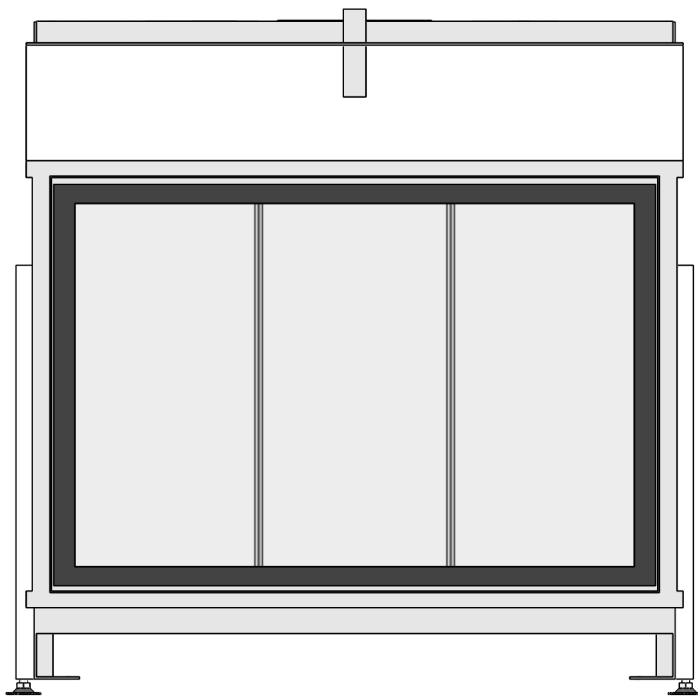

York Small-3 floating frame

Modifications reserved

Projection:
American

Scale: **1:10**
Unit: **mm**

Version: **0**

* = optional extended adjustable legs max. + 350 mm

Bellfires - Hallenstraat 17
5531 AB Bladel - Netherlands
Tel. +31 (0) 497 33 92 00
Fax. +31 (0) 497 33 92 10
Email: info@bellfires.com

Name:

York Small-3 floating frame convection casing

Modifications reserved

Projection:
American

Scale: **1:10**
Unit: **mm**

Version: **0**

* = optional extended adjustable legs max. + 350 mm

Bellfires - Hallenstraat 17
5531 AB Bladel - Netherlands
Tel. +31 (0) 497 33 92 00
Fax. +31 (0) 497 33 92 10
Email: info@bellfires.com

Name:

York Small-3 hidden door convection casing

Modifications reserved

Projection:

American

Scale:

1:10

Unit: