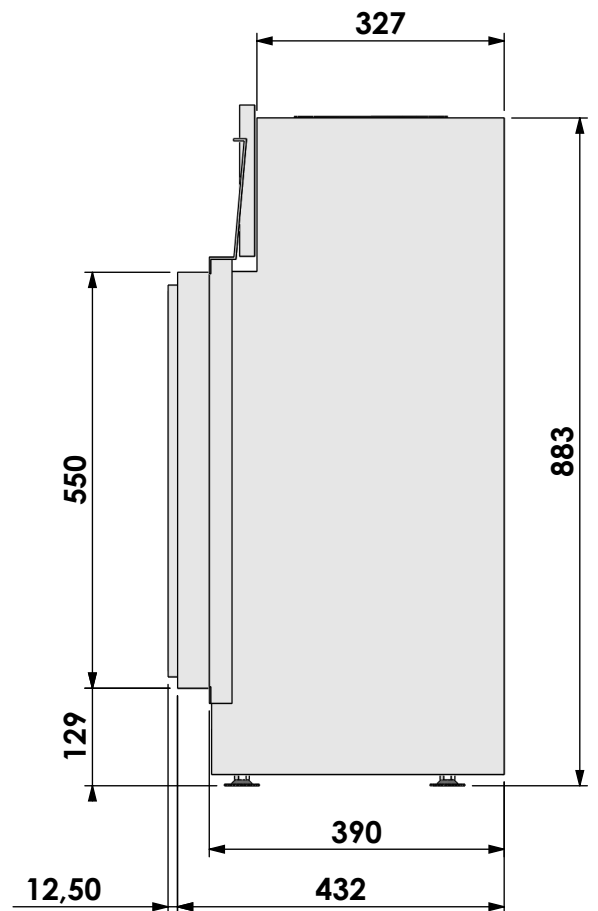

Bellfires - Hallenstraat 17
5531 AB Bladel - Netherlands
Tel. +31 (0) 497 33 92 00
Fax. +31 (0) 497 33 92 10
Email: info@bellfires.com

Name:

York Small-3 floating frame

Modifications reserved

Projection:
American

Scale: **1:10**
Unit: **mm**

Version: **0**