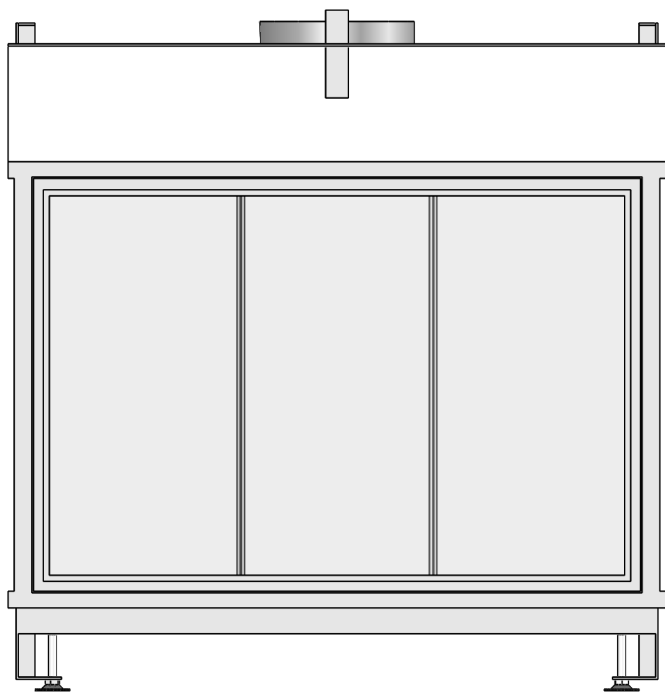

Bellfires - Hallenstraat 17
5531 AB Bladel - Netherlands
Tel. +31 (0) 497 33 92 00
Fax. +31 (0) 497 33 92 10
Email: info@bellfires.com

Name:

York Small-3 floating frame

Modifications reserved

Projection:
American

Scale: **1:10**
Unit: **mm**

Version: **0**