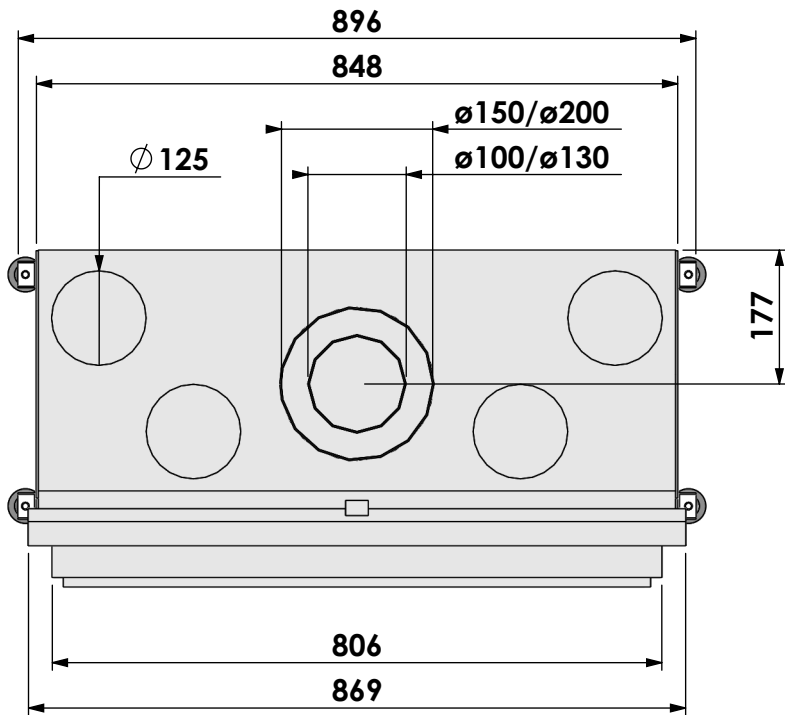

York Small-3 floating frame

Modifications reserved

Projection:
American

Scale: **1:10**
Unit: **mm**

Version: **0**

* = optional extended adjustable legs max. + 350 mm

Bellfires - Hallenstraat 17
5531 AB Bladel - Netherlands
Tel. +31 (0) 497 33 92 00
Fax. +31 (0) 497 33 92 10
Email: info@bellfires.com

Name:

York Small-3 floating frame convection casing

Modifications reserved

Projection:
American

Scale: **1:10**
Unit: **mm**

Version: **0**

* = optional extended adjustable legs max. + 350 mm

Bellfires - Hallenstraat 17
5531 AB Bladel - Netherlands
Tel. +31 (0) 497 33 92 00
Fax. +31 (0) 497 33 92 10
Email: info@bellfires.com

Name:

York Small-3 hidden door+ 10 cm stone bar

Modifications reserved

Projection:
American

Scale: **1:10**
Unit: **mm**

Version: **0**