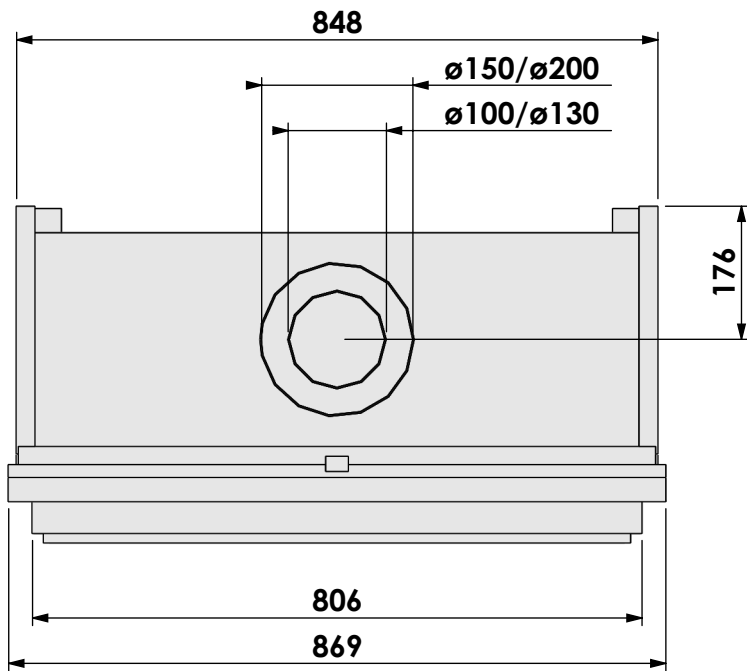

Scale:

1:10

Unit:

mm

Version:

0

Bellfires - Hallenstraat 17
 5531 AB Bladel - Netherlands
 Tel. +31 (0) 497 33 92 00
 Fax. +31 (0) 497 33 92 10
 Email: info@bellfires.com

Name:

York Small-3 floating frame

Modifications reserved

Projection:
American

Scale: **1:10**
Unit: **mm**

Version: **0**

* = optional extended adjustable legs max. + 350 mm

Bellfires - Hallenstraat 17
5531 AB Bladel - Netherlands
Tel. +31 (0) 497 33 92 00
Fax. +31 (0) 497 33 92 10
Email: info@bellfires.com

Name:

York Small-3 floating frame convection casing

Modifications reserved

Projection:
American

Scale: **1:10**
Unit: **mm**

Version: **0**

* = optional extended adjustable legs max. + 350 mm

Bellfires - Hallenstraat 17
5531 AB Bladel - Netherlands
Tel. +31 (0) 497 33 92 00
Fax. +31 (0) 497 33 92 10
Email: info@bellfires.com

Name:

York Small-3 hidden door+ 10 cm stone bar

Modifications reserved

Projection:
American

Scale: **1:10**
Unit: **mm**

Version: **0**