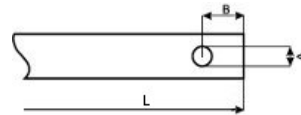

PFA9142A0015001

Home Page | [Print](#)

Price: € 74,24

IP 42  

Ratio	1:15,82
Cable clamp	PRPS0062PE - CABLE CLAMP M16
Notes	
Shaft	
	Code ALL1R00001
	End side Front
	Length (L) 35,00 mm
	Flexible No
	Standard diameter 8 mm
	End type Radial hole
	Dimension A 4,00 mm
	Dimension B 7,00 mm