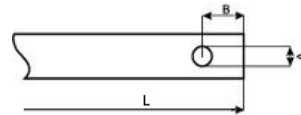

PFA9165A0015003

Home Page | [Print](#)

Price: € 78,56

IP 65  

Ratio	1:15,82
Cable clamp	PRPS0062PE - CABLE CLAMP M16
Notes	
Shaft	
Code	ALL1R00001
End side	Front
Length (L)	35,00 mm
Flexible	No
Standard diameter	8 mm
End type	Radial hole
Dimension A	4,00 mm
Dimension B	7,00 mm