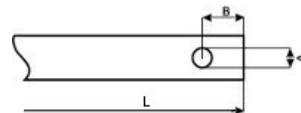

PFA9067A0015003

Home Page | [Print](#)

Price: € 93,24

IP 66/67/69K    

Ratio	1:15,82
Cable clamp	PRPS0062PE - CABLE CLAMP M16
Notes	
Shaft	
Code	ALL1R00001
End side	Front
Length (L)	35,00 mm
Flexible	No
Standard diameter	8 mm
End type	Radial hole
Dimension A	4,00 mm
Dimension B	7,00 mm