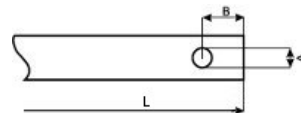

Code ALL1R00001

End side Front
 Length (L) 35,00 mm
 Flexible No
 Standard diameter 8 mm
 End type Radial hole
 Dimension A 4,00 mm
 Dimension B 7,00 mm

Cam Set Code: PRFC0202PEC

Cams	Switches
4	PRSL7140PI PRSL0003XX
3	PRSL7140PI PRSL0003XX
2	PRSL7140PI PRSL0003XX
1	PRSL7140PI PRSL0003XX