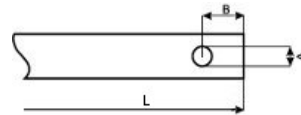

Code ALL1R00001

End side Front
 Length (L) 35,00 mm
 Flexible No
 Standard diameter 8 mm
 End type Radial hole
 Dimension A 4,00 mm
 Dimension B 7,00 mm

Cam Set Code: PRFC0004PEC

	Cams	Switches
3		PRSL7140PI PRSL0003XX
2		PRSL7140PI PRSL0003XX
1		PRSL7140PI PRSL0003XX