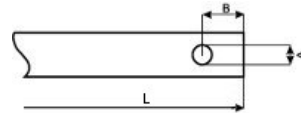

Code ALL1R00001

End side Front  
 Length (L) 35,00 mm  
 Flexible No  
 Standard diameter 8 mm

End type Radial hole  
 Dimension A 4,00 mm  
 Dimension B 7,00 mm

Cam Set Code: PRFC0004PEC

Cams	Switches
3 	PRSL7140PI PRSL0003XX
2 	PRSL7140PI PRSL0003XX
1 	PRSL7140PI PRSL0003XX