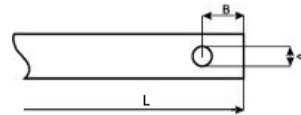

PFA9165A0050002

Home Page | [Print](#)

Price: € 75,34

IP 65  

Ratio	1:50
Cable clamp	PRPS0062PE - CABLE CLAMP M16
Notes	
Shaft	
Code	ALL1R00001
End side	Front
Length (L)	35,00 mm
Flexible	No
Standard diameter	8 mm
End type	Radial hole
Dimension A	4,00 mm
Dimension B	7,00 mm