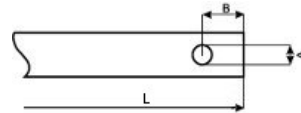

PFA9067A0050003

Home Page | [Print](#)

Price: € 90,00

IP 66/67/69K   

Ratio	1:50
Cable clamp	PRPS0062PE - CABLE CLAMP M16
Notes	
Shaft	
Code	ALL1R00001
End side	Front
Length (L)	35,00 mm
Flexible	No
Standard diameter	8 mm
End type	Radial hole
Dimension A	4,00 mm
Dimension B	7,00 mm