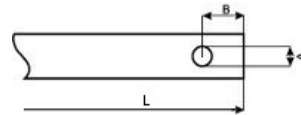

Code ALL1R00001

End side Front
 Length (L) 35,00 mm
 Flexible No
 Standard diameter 8 mm
 End type Radial hole
 Dimension A 4,00 mm
 Dimension B 7,00 mm

Cam Set Code: PRFC0008PEC

Cams	Switches
2 	PRSL7140PI PRSL0003XX
1 	PRSL7140PI PRSL0003XX