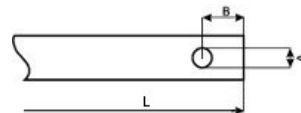

PFA9067A0075001

Home Page | [Print](#)

Price: € 82,52

IP 66/67/69K    

Ratio	1:75
Cable clamp	PRPS0062PE - CABLE CLAMP M16
Notes	
Shaft	
	Code ALL1R00001
	End side Front
	Length (L) 35,00 mm
	Flexible No
	Standard diameter 8 mm
	End type Radial hole
	Dimension A 4,00 mm
	Dimension B 7,00 mm