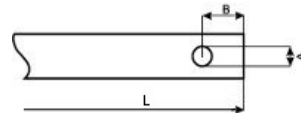

PFA9165A0158001

Home Page | [Print](#)

Price: € 78,56

IP 65  

Ratio	1:158,02
Cable clamp	PRPS0062PE - CABLE CLAMP M16
Notes	
Shaft	
	Code ALL1R00001
	End side Front
	Length (L) 35,00 mm
	Flexible No
	Standard diameter 8 mm
	End type Radial hole
	Dimension A 4,00 mm
	Dimension B 7,00 mm