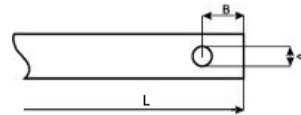

PFA9142A0158003

Home Page | [Print](#)

Price: € 84,36

IP 42  

Ratio	1:158,02
Cable clamp	PRPS0062PE - CABLE CLAMP M16
Notes	
Shaft	
	Code ALL1R00001
	End side Front
	Length (L) 35,00 mm
	Flexible No
	Standard diameter 8 mm
	End type Radial hole
	Dimension A 4,00 mm
	Dimension B 7,00 mm