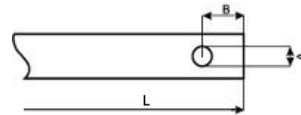

Code ALL1R00001

End side Front
 Length (L) 35,00 mm
 Flexible No
 Standard diameter 8 mm
 End type Radial hole
 Dimension A 4,00 mm
 Dimension B 7,00 mm

Cam Set Code: PRFC0202PEC

Cams	Switches
4	PRSL7140PI PRSL0003XX
3	PRSL7140PI PRSL0003XX
2	PRSL7140PI PRSL0003XX
1	PRSL7140PI PRSL0003XX