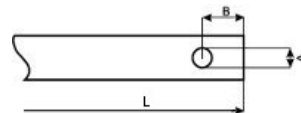

PFA9067A0158003

Home Page | [Print](#)

Price: € 93,22

IP 66/67/69K    

Ratio	1:158,02
Cable clamp	PRPS0062PE - CABLE CLAMP M16
Notes	
Shaft	
	Code ALL1R00001
	End side Front
	Length (L) 35,00 mm
	Flexible No
	Standard diameter 8 mm
	End type Radial hole
	Dimension A 4,00 mm
	Dimension B 7,00 mm