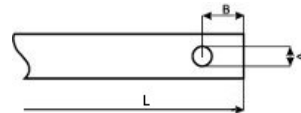

Code ALL1F00001

End side Front
 Length (L) 50,00 mm
 Flexible Yes
 Standard diameter 8 mm
 End type Radial hole
 Dimension A 4,00 mm
 Dimension B 7,00 mm

Pinion PRSL0981PI - COUPLING

PRTO1075PE adapter

Cam Set Code: FC2N000011