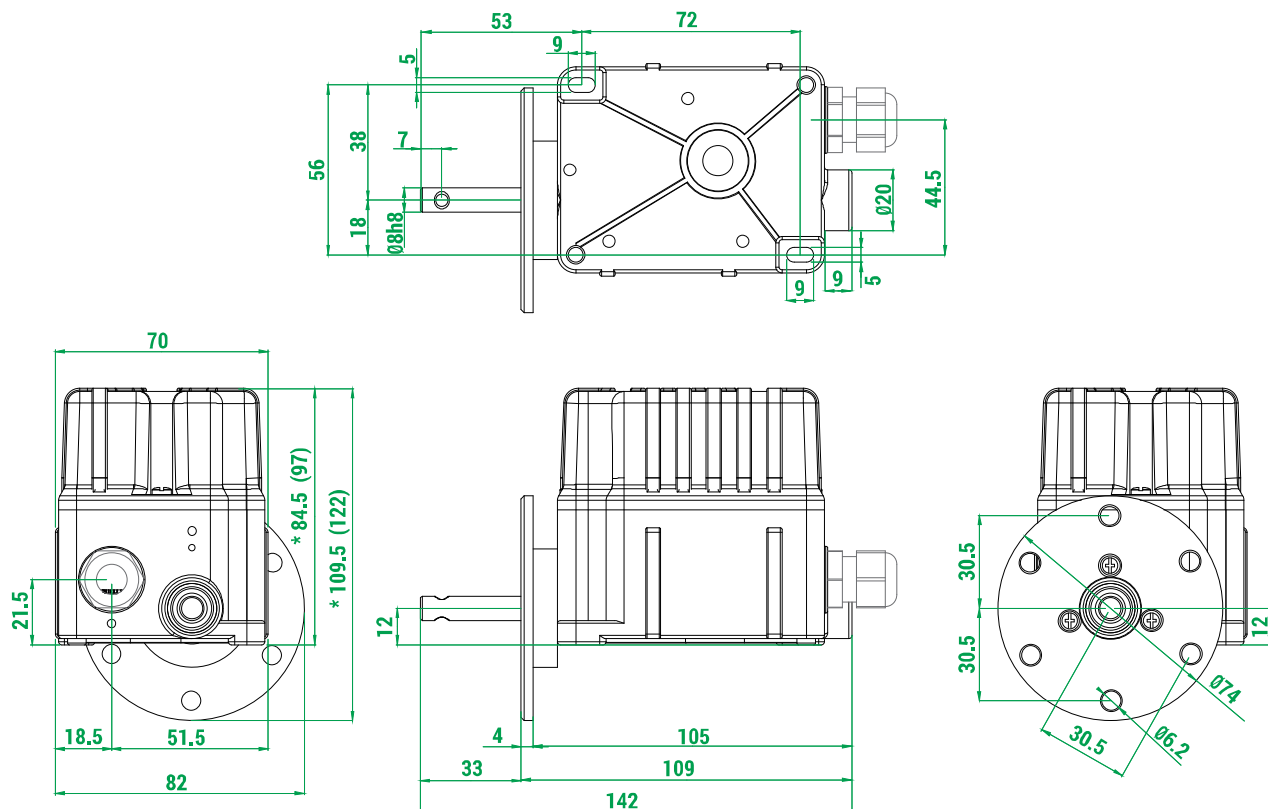

IP 42 or IP 65 with flange

* 2 PRSL0003XX / PRSL0011XX switches or 1 PRSL0455PI switch
 () 3/4 PRSL0003XX / PRSL0011XX switches

IP 66 / IP 67 / IP 69K with flange

* 2-3 PRSL0003XX / PRSL0011XX switches or 1 PRSL0455PI switch
 () 4 PRSL0003XX / PRSL0011XX switches